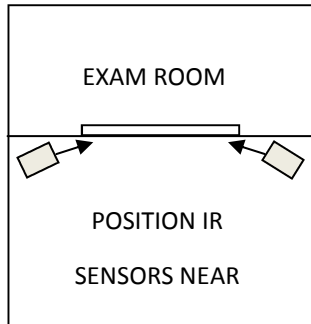

BATTERY COMPARTMENT

(UNDERSIDE) 2-AA BATTERIES

CENTER

Activate Center Box

CONNECTOR BLOCK

LEGEND	
	Volume UP Button
	Volume DOWN Button
	POWER-Coax Silver
	IR SENSOR-BLUE
	CENTER BOX -RED
	WIRED OUTPUT-BLACK
	WIRED INPUT-BLACK

SYSTEM CONTENTS

- 2- Reinforcer Plexi Boxes
- 1-Wireless Remote Control (Uses two AA Batteries)
- 2- Power Packs 9Volts DC
- 2-Remote IR Sensors/Cables
- 1-Instruction Manual

OPTIONAL ACCESSORIES

- Mounting Brackets
- Corner Mounting Bracket
- Centering Boxes
- Wired Conversion Kit