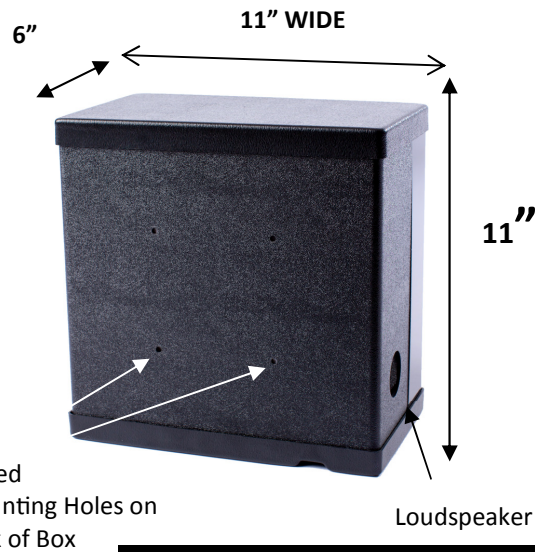

www.pehratek.co