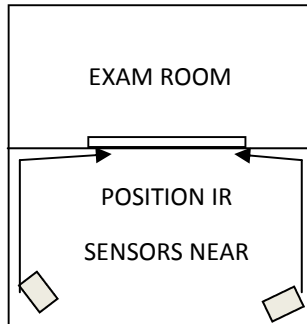

BATTERY COMPARTMENT

(UNDERSIDE) 2-AA BATTERIES

CENTER

Activate Center Box

CONNECTOR BLOCK

LEGEND	
	Volume UP Button
	Volume DOWN Button
	POWER-Coax Silver
	IR SENSOR-BLUE
	CENTER BOX -RED
	WIRED OUTPUT-BLACK
	WIRED INPUT-BLACK

SYSTEM CONTENTS

- 2- Reinforcer Plexi Boxes
- 1-Wireless Remote Control (Uses two AA Batteries)
- 2- Power Packs 9Volts DC
- 2-Remote IR Sensors/Cables
- 1-Instruction Manual

OPTIONAL ACCESSORIES

- Mounting Brackets
- Corner Mounting Bracket
- Centering Boxes
- Wired Conversion Kit